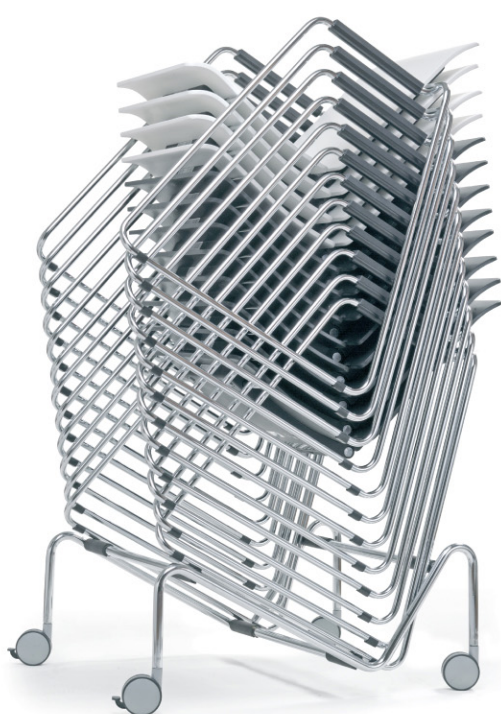

Colors & Finishes

ST SEATTABLE®
MODEL ST.L
is a registered trademark of **ORT**

Actual colors may vary from printed colors. Custom colors, finishes and upholstery available upon request.

Flexibility

SEATTABLE provides for shorter set-up/breakdown times in your facilities. Individual event specifics will determine how many SEATTABLES would be used as seats or tables. You no longer need to bring in or out furniture every time you rearrange a space.

SEATTABLE's ability to stack onto a light and manoeuvrable matching trolley makes it even easier to completely clear a room, freeing available space when needed. Dedicated storage space for tables and chairs will no longer be a necessity.

Space Saving

ORT

27 Kr. Sarafov Str.,
1164 Sofia, Bulgaria
www.seatable.bg

tel.: + 359 2 91 997
fax: + 359 2 963 01 03
info@ort.bg

Seat or Table ?

just make a flip

Why is it different?

SEATTABLE gives unparalleled flexibility. A complete hall can be arranged, changed or cleared - all within minutes. SEATTABLE's design gives a fluid and smooth transition from seat to table and back again. One person, one hand, one smooth action. Just make the move.

Comfort

Featuring clear lines and an ergonomic form, SEATTABLE has a large practical work top. The frame design enables the chair to fit comfortably close to the table, allowing optimization of available work space.