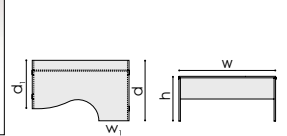

O⁺ design

5 YEARS
GUARANTY

Rectangular desks

BMw/d/OPLUS

h = 74 cm	w	d
BM80/OPLUS	80	80
BM120/OPLUS	120	80
BM140/OPLUS	140	80
BM160/OPLUS	160	80
BM180/OPLUS	180	80
BM200/100/OPLUS	200	100

Shape C

BMwC/d/OPLUS/R(L)

h = 74 cm	w	d	d ₁
BM140C/OPLUS	140	100	80
BM160C/OPLUS	160	100	80
BM180C/OPLUS	180	100	80
BM200C/OPLUS	200	100	80

Shape C2

BMwC2/d/OPLUS/R(L)

h = 74, w ₁ = 50 cm	w	d	d ₁
BM140C2/100/OPLUS	140	100	80
BM160C2/100/OPLUS	160	100	80
BM180C2/100/OPLUS	180	100	80
BM200C2/100/OPLUS	200	100	80

Shape C9

BMwC9/d/OPLUS

h = 74 cm	w	d	d ₁
BM140C9/OPLUS	140	80	65
BM160C9/OPLUS	160	80	65
BM180C9/OPLUS	180	80	65
BM200C9/OPLUS	200	80	65

Workstation

BMw/d/OPLUS/R(L)

h = 74, w ₁ = 50 cm	w	d ₁	d
BM160/160/OPLUS	160	80	160
BM180/180/OPLUS	180	80	180