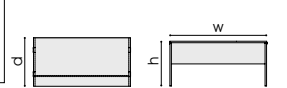

O⁺ design

5 YEARS
GUARANTY

Rectangular desks

BMw/d/OPLUS

h = 74 cm	w	d
BM80/OPLUS	80	80
BM120/OPLUS	120	80
BM140/OPLUS	140	80
BM160/OPLUS	160	80
BM180/OPLUS	180	80
BM200/100/OPLUS	200	100

Shape C

BMwC/d/OPLUS/R(L)

h = 74 cm	w	d	d ₁
BM140C/OPLUS	140	100	80
BM160C/OPLUS	160	100	80
BM180C/OPLUS	180	100	80
BM200C/OPLUS	200	100	80

Shape C2

BMwC2/d/OPLUS/R(L)

h = 74, w ₁ = 50 cm	w	d	d ₁
BM140C2/100/OPLUS	140	100	80
BM160C2/100/OPLUS	160	100	80
BM180C2/100/OPLUS	180	100	80
BM200C2/100/OPLUS	200	100	80

Shape C9

BMwC9/d/OPLUS

h = 74 cm	w	d	d ₁
BM140C9/OPLUS	140	80	65
BM160C9/OPLUS	160	80	65
BM180C9/OPLUS	180	80	65
BM200C9/OPLUS	200	80	65

Workstation

BMw/d/OPLUS/R(L)

h = 74, w ₁ = 50 cm	w	d ₁	d
BM160/160/OPLUS	160	80	160
BM180/180/OPLUS	180	80	180