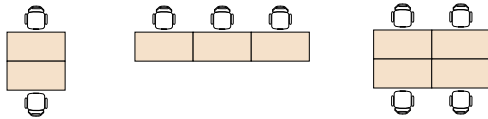

O⁺ design

5 YEARS
GUARANTY

Rectangular desks

BMw/d/OPLUS

h = 74 cm	w	d
BM80/OPLUS	80	80
BM120/OPLUS	120	80
BM140/OPLUS	140	80
BM160/OPLUS	160	80
BM180/OPLUS	180	80
BM200/100/OPLUS	200	100

Shape C

BMwC/d/OPLUS/R(L)

h = 74 cm	w	d	d ₁
BM140C/OPLUS	140	100	80
BM160C/OPLUS	160	100	80
BM180C/OPLUS	180	100	80
BM200C/OPLUS	200	100	80

Shape C2

BMwC2/d/OPLUS/R(L)

h = 74, w ₁ = 50 cm	w	d	d ₁
BM140C2/100/OPLUS	140	100	80
BM160C2/100/OPLUS	160	100	80
BM180C2/100/OPLUS	180	100	80
BM200C2/100/OPLUS	200	100	80

Shape C9

BMwC9/d/OPLUS

h = 74 cm	w	d	d ₁
BM140C9/OPLUS	140	80	65
BM160C9/OPLUS	160	80	65
BM180C9/OPLUS	180	80	65
BM200C9/OPLUS	200	80	65

Workstation

BMw/d/OPLUS/R(L)

h = 74, w ₁ = 50 cm	w	d ₁	d
BM160/160/OPLUS	160	80	160
BM180/180/OPLUS	180	80	180