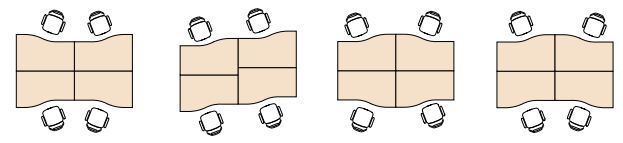

O⁺ design

5 YEARS
GUARANTY

Rectangular desks

BMw/d/OPLUS

h = 74 cm	w	d
BM80/OPLUS	80	80
BM120/OPLUS	120	80
BM140/OPLUS	140	80
BM160/OPLUS	160	80
BM180/OPLUS	180	80
BM200/100/OPLUS	200	100

Shape C

BMwC/d/OPLUS/R(L)

h = 74 cm	w	d	d ₁
BM140C/OPLUS	140	100	80
BM160C/OPLUS	160	100	80
BM180C/OPLUS	180	100	80
BM200C/OPLUS	200	100	80

Shape C2

BMwC2/d/OPLUS/R(L)

h = 74, w ₁ = 50 cm	w	d	d ₁
BM140C2/100/OPLUS	140	100	80
BM160C2/100/OPLUS	160	100	80
BM180C2/100/OPLUS	180	100	80
BM200C2/100/OPLUS	200	100	80

Shape C9

BMwC9/d/OPLUS

h = 74 cm	w	d	d ₁
BM140C9/OPLUS	140	80	65
BM160C9/OPLUS	160	80	65
BM180C9/OPLUS	180	80	65
BM200C9/OPLUS	200	80	65

Workstation

BMw/d/OPLUS/R(L)

h = 74, w ₁ = 50 cm	w	d ₁	d
BM160/160/OPLUS	160	80	160
BM180/180/OPLUS	180	80	180