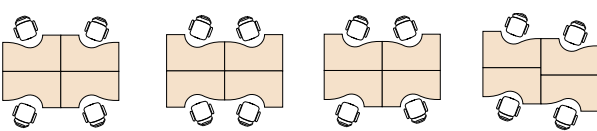

O⁺ design

5 YEARS
GUARANTY

Rectangular desks

BMw/d/OPLUS

h = 74 cm	w	d
BM80/OPLUS	80	80
BM120/OPLUS	120	80
BM140/OPLUS	140	80
BM160/OPLUS	160	80
BM180/OPLUS	180	80
BM200/100/OPLUS	200	100

Shape C

BMwC/d/OPLUS/R(L)

h = 74 cm	w	d	d ₁
BM140C/OPLUS	140	100	80
BM160C/OPLUS	160	100	80
BM180C/OPLUS	180	100	80
BM200C/OPLUS	200	100	80

Shape C2

BMwC2/d/OPLUS/R(L)

h = 74, w ₁ = 50 cm	w	d	d ₁
BM140C2/100/OPLUS	140	100	80
BM160C2/100/OPLUS	160	100	80
BM180C2/100/OPLUS	180	100	80
BM200C2/100/OPLUS	200	100	80

Shape C9

BMwC9/d/OPLUS

h = 74 cm	w	d	d ₁
BM140C9/OPLUS	140	80	65
BM160C9/OPLUS	160	80	65
BM180C9/OPLUS	180	80	65
BM200C9/OPLUS	200	80	65

Workstation

BMw/d/OPLUS/R(L)

h = 74, w ₁ = 50 cm	w	d ₁	d
BM160/160/OPLUS	160	80	160
BM180/180/OPLUS	180	80	180