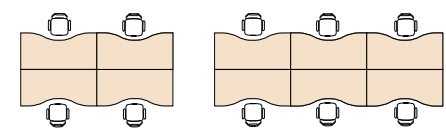

O⁺ design

5 YEARS
GUARANTY

Rectangular desks

BMw/d/OPLUS

h = 74 cm	w	d
BM80/OPLUS	80	80
BM120/OPLUS	120	80
BM140/OPLUS	140	80
BM160/OPLUS	160	80
BM180/OPLUS	180	80
BM200/100/OPLUS	200	100

Shape C

BMwC/d/OPLUS/R(L)

h = 74 cm	w	d	d ₁
BM140C/OPLUS	140	100	80
BM160C/OPLUS	160	100	80
BM180C/OPLUS	180	100	80
BM200C/OPLUS	200	100	80

Shape C2

BMwC2/d/OPLUS/R(L)

h = 74, w ₁ = 50 cm	w	d	d ₁
BM140C2/100/OPLUS	140	100	80
BM160C2/100/OPLUS	160	100	80
BM180C2/100/OPLUS	180	100	80
BM200C2/100/OPLUS	200	100	80

Shape C9

BMwC9/d/OPLUS

h = 74 cm	w	d	d ₁
BM140C9/OPLUS	140	80	65
BM160C9/OPLUS	160	80	65
BM180C9/OPLUS	180	80	65
BM200C9/OPLUS	200	80	65

Workstation

BMw/d/OPLUS/R(L)

h = 74, w ₁ = 50 cm	w	d ₁	d
BM160/160/OPLUS	160	80	160
BM180/180/OPLUS	180	80	180