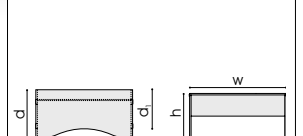

O⁺ design

5 YEARS
GUARANTY

Rectangular desks

BMw/d/OPLUS

h = 74 cm	w	d
BM80/OPLUS	80	80
BM120/OPLUS	120	80
BM140/OPLUS	140	80
BM160/OPLUS	160	80
BM180/OPLUS	180	80
BM200/100/OPLUS	200	100

Shape C

BMwC/d/OPLUS/R(L)

h = 74 cm	w	d	d ₁
BM140C/OPLUS	140	100	80
BM160C/OPLUS	160	100	80
BM180C/OPLUS	180	100	80
BM200C/OPLUS	200	100	80

Shape C2

BMwC2/d/OPLUS/R(L)

h = 74, w ₁ = 50 cm	w	d	d ₁
BM140C2/100/OPLUS	140	100	80
BM160C2/100/OPLUS	160	100	80
BM180C2/100/OPLUS	180	100	80
BM200C2/100/OPLUS	200	100	80

Shape C9

BMwC9/d/OPLUS

h = 74 cm	w	d	d ₁
BM140C9/OPLUS	140	80	65
BM160C9/OPLUS	160	80	65
BM180C9/OPLUS	180	80	65
BM200C9/OPLUS	200	80	65

Workstation

BMw/d/OPLUS/R(L)

h = 74, w ₁ = 50 cm	w	d ₁	d
BM160/160/OPLUS	160	80	160
BM180/180/OPLUS	180	80	180