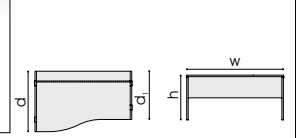

O⁺ design

5 YEARS
GUARANTY

Rectangular desks

BMw/d/OPLUS

h = 74 cm	w	d
BM80/OPLUS	80	80
BM120/OPLUS	120	80
BM140/OPLUS	140	80
BM160/OPLUS	160	80
BM180/OPLUS	180	80
BM200/100/OPLUS	200	100

Shape C

BMwC/d/OPLUS/R(L)

h = 74 cm	w	d	d ₁
BM140C/OPLUS	140	100	80
BM160C/OPLUS	160	100	80
BM180C/OPLUS	180	100	80
BM200C/OPLUS	200	100	80

Shape C2

BMwC2/d/OPLUS/R(L)

h = 74, w ₁ = 50 cm	w	d	d ₁
BM140C2/100/OPLUS	140	100	80
BM160C2/100/OPLUS	160	100	80
BM180C2/100/OPLUS	180	100	80
BM200C2/100/OPLUS	200	100	80

Shape C9

BMwC9/d/OPLUS

h = 74 cm	w	d	d ₁
BM140C9/OPLUS	140	80	65
BM160C9/OPLUS	160	80	65
BM180C9/OPLUS	180	80	65
BM200C9/OPLUS	200	80	65

Workstation

BMw/d/OPLUS/R(L)

h = 74, w ₁ = 50 cm	w	d ₁	d
BM160/160/OPLUS	160	80	160
BM180/180/OPLUS	180	80	180