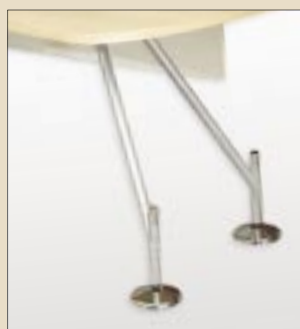

## NEW

ZIP – workstation ZIP  
 type: **E** – Ergo leg; **D** – Delta leg; **L** – Light leg; **M** – front cabinet  
**O** – back cabinet with doors (if missing the cabinet is open)  
 Options: **R** – right oriented  
**L** – left oriented

ZIP.■/■/■  
 ZIP.M/O/R(L)

Melamine colours

■ Ergonomic, shock resistant PVC edge (radius R = 3 mm) for melamine tops

■ Delta legs

■ Ergo legs

■ Light legs

■ Front cabinet with translucent panel "Botanica" or white plexiglass