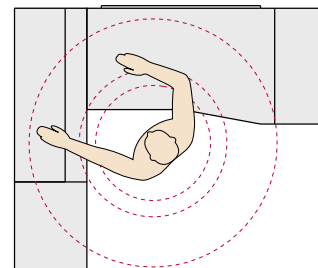

## NEW

ZIP – workstation ZIP  
 type: **E** – Ergo leg; **D** – Delta leg; **L** – Light leg; **M** – front cabinet  
**O** – back cabinet with doors (if missing the cabinet is open)  
 Options: **R** – right oriented  
**L** – left oriented