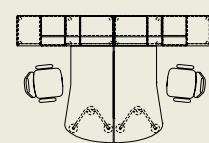

# ZIP

design

## NEW

ZIP – workstation ZIP  
 type: **E** – Ergo leg; **D** – Delta leg; **L** – Light leg; **M** – front cabinet  
**O** – back cabinet with doors (if missing the cabinet is open)  
 Options: **R** – right oriented  
**L** – left oriented

ZIP.■/■/■  
 ZIP.M/O/R(L)

Melamine colours

■ Ergonomic, shock resistant PVC edge (radius R = 3 mm) for melamine tops

■ Delta legs

■ Ergo legs

■ Light legs

■ Front cabinet with translucent panel "Botanica" or white plexiglass