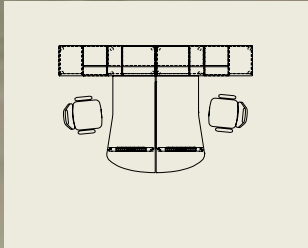

# ZIP

design

## NEW

ZIP – workstation ZIP  
 type: **E** – Ergo leg; **D** – Delta leg; **L** – Light leg; **M** – front cabinet  
**O** – back cabinet with doors (if missing the cabinet is open)  
 Options: **R** – right oriented  
**L** – left oriented

ZIP.■/■/■  
 ZIP.M/O/R(L)

Melamine colours

■ Ergonomic, shock resistant PVC edge (radius R = 3 mm) for melamine tops

■ Delta legs

■ Ergo legs

■ Light legs

■ Front cabinet with translucent panel "Botanica" or white plexiglass