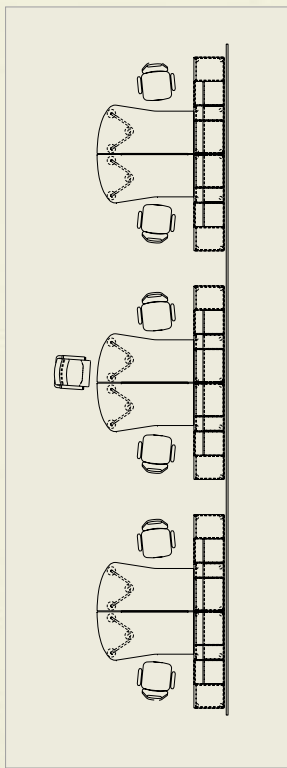

# ZIP

design

## NEW

ZIP – workstation ZIP  
 type: **E** – Ergo leg; **D** – Delta leg; **L** – Light leg; **M** – front cabinet  
**O** – back cabinet with doors (if missing the cabinet is open)  
 Options: **R** – right oriented  
**L** – left oriented

ZIP.■/■/■  
 ZIP.M/O/R(L)

Melamine colours

■ Ergonomic, shock resistant PVC edge (radius R = 3 mm) for melamine tops

■ Delta legs

■ Ergo legs

■ Light legs

■ Front cabinet with translucent panel "Botanica" or white plexiglass